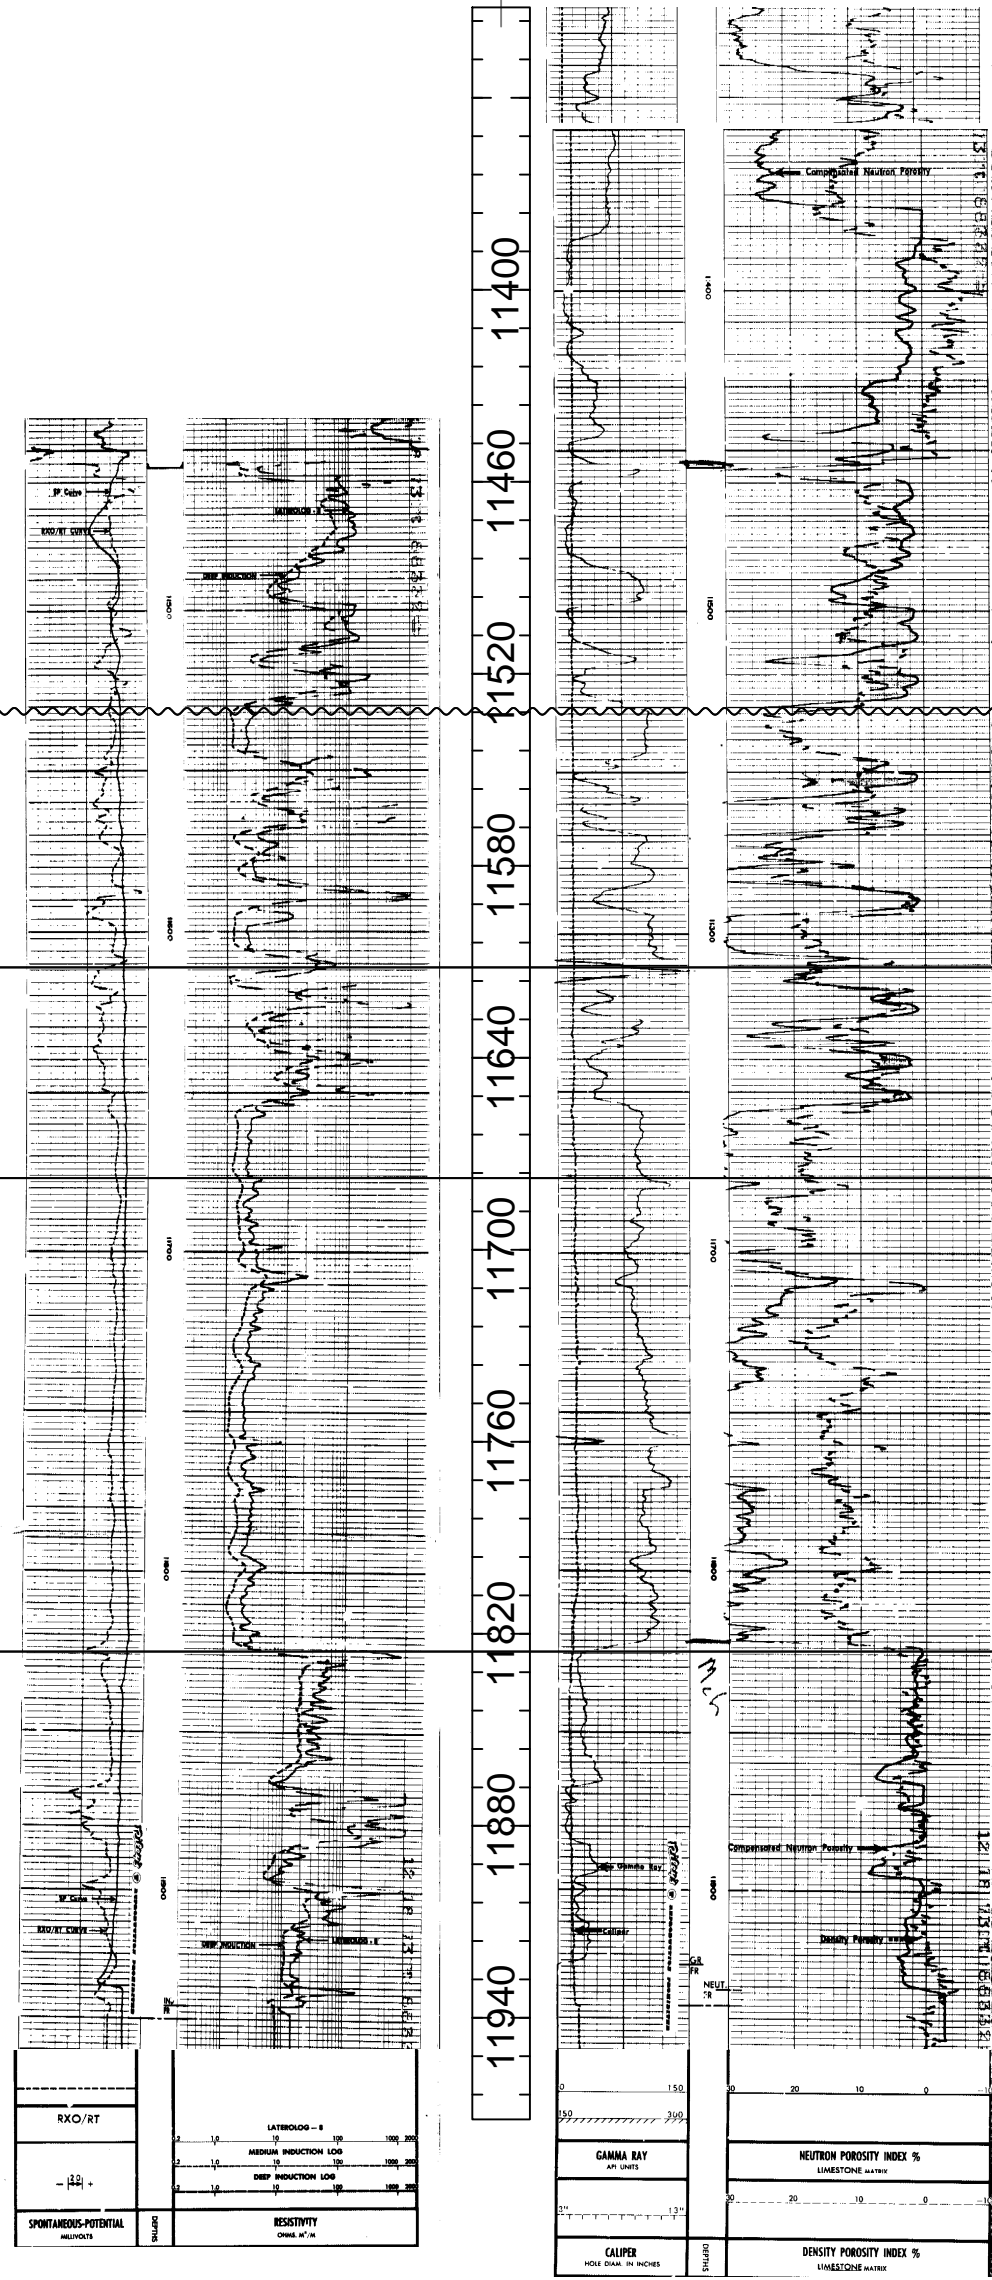

PHILLIPS PETRLM CO
SEITTER /A/
1
T13N R11W S27

WARD PET CORP
HINTON TOWNSITE
1-34
T12N R11W S34

WOODS PET CORP
SENN UNIT
1
T11N R11W S16

CHEVRON TEXACO
LARSON
30-1
T10N R11W S30