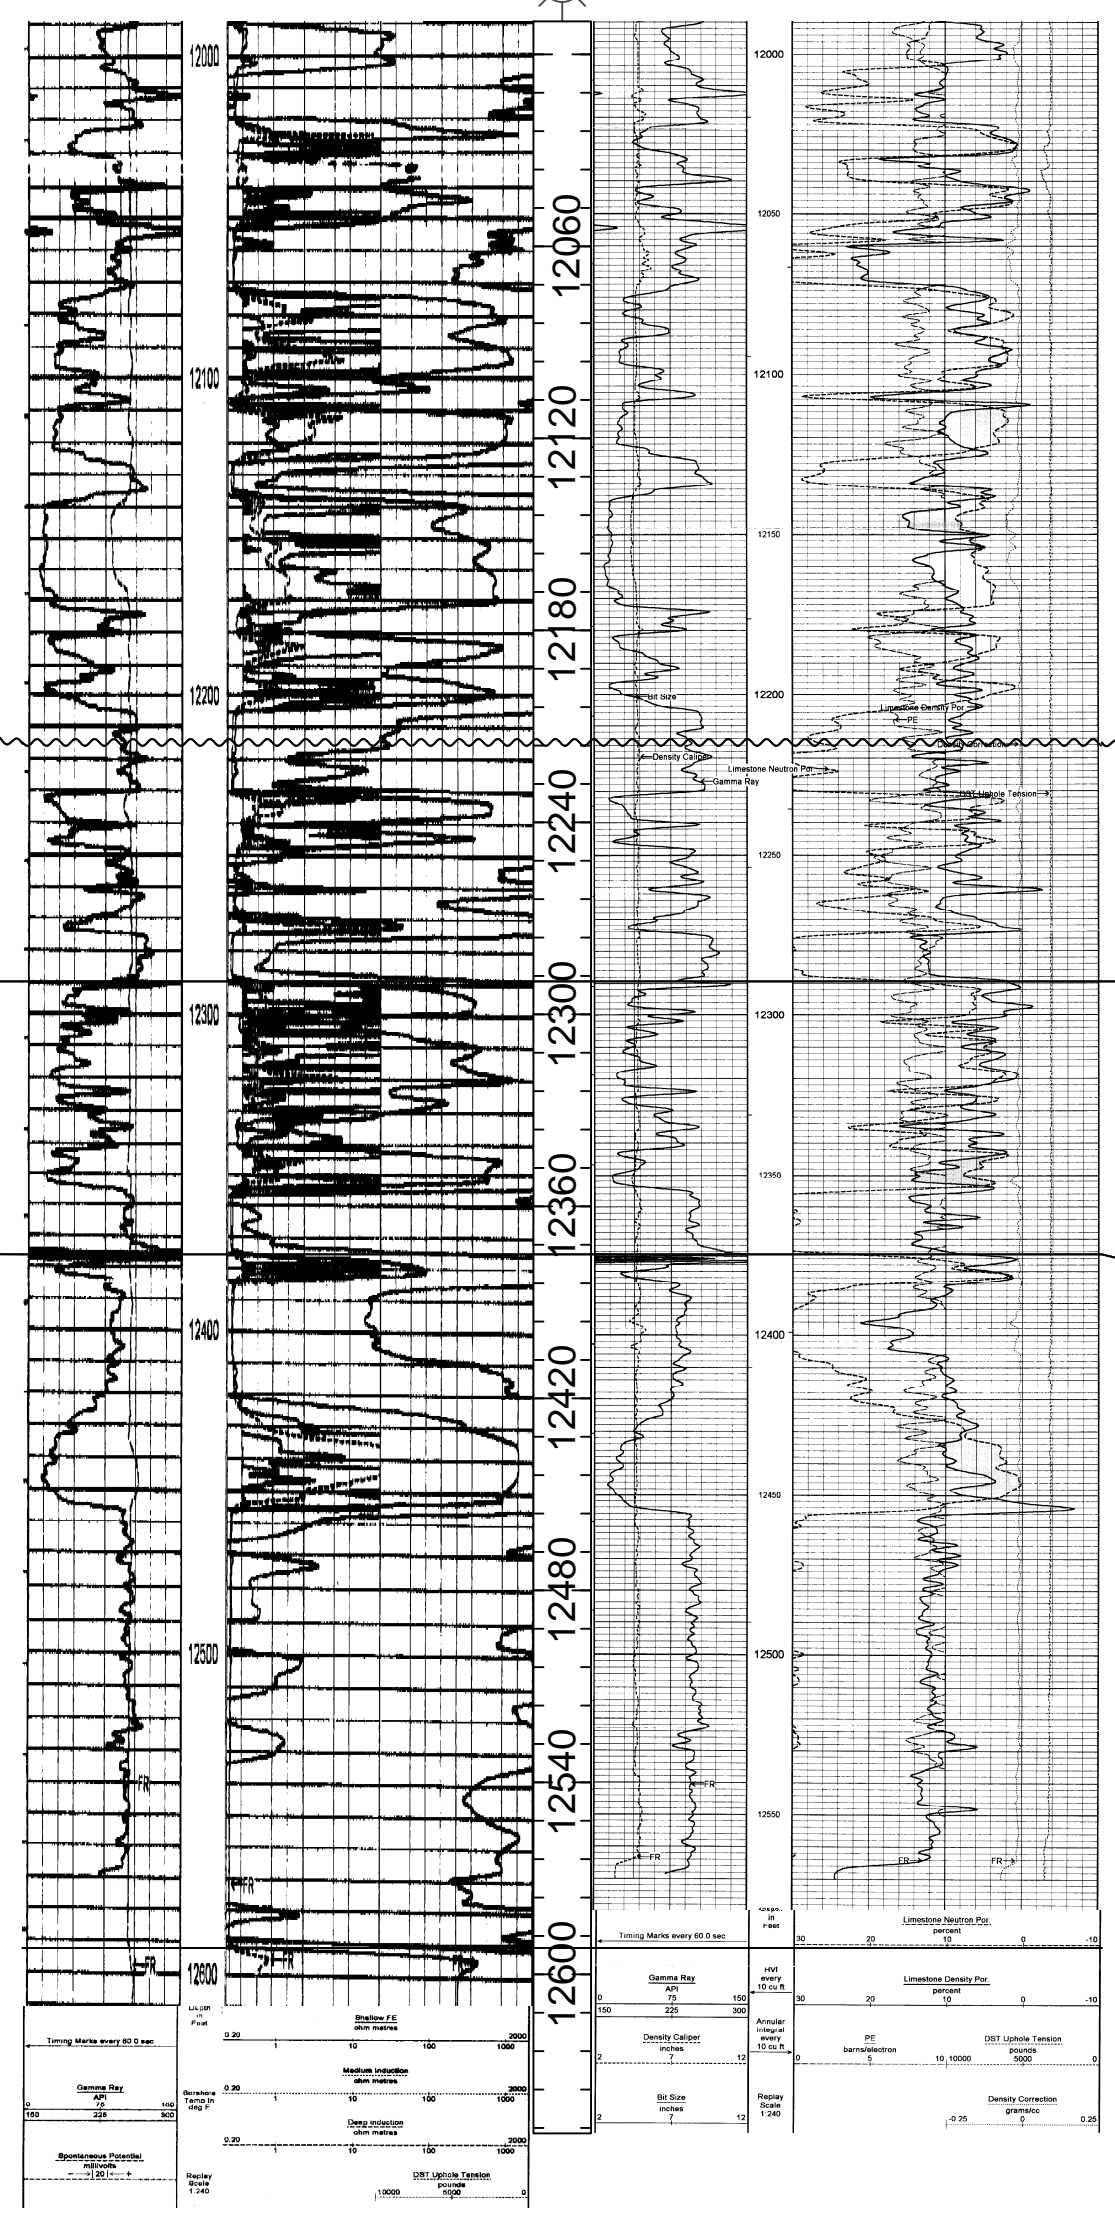

C

APACHE CORP
BUELL /A/
1
T11N R12W S10

DOMINION
MORELOCK
1
T11N R11W S6

SUNRISE EXPL
ELSIE HOLLIS
1-11
T11N R11W S11

UNIT
BUXTON
2
T11N R10W S4

DOMINION
HOEHNER
1-20
T11N R9W S20

C