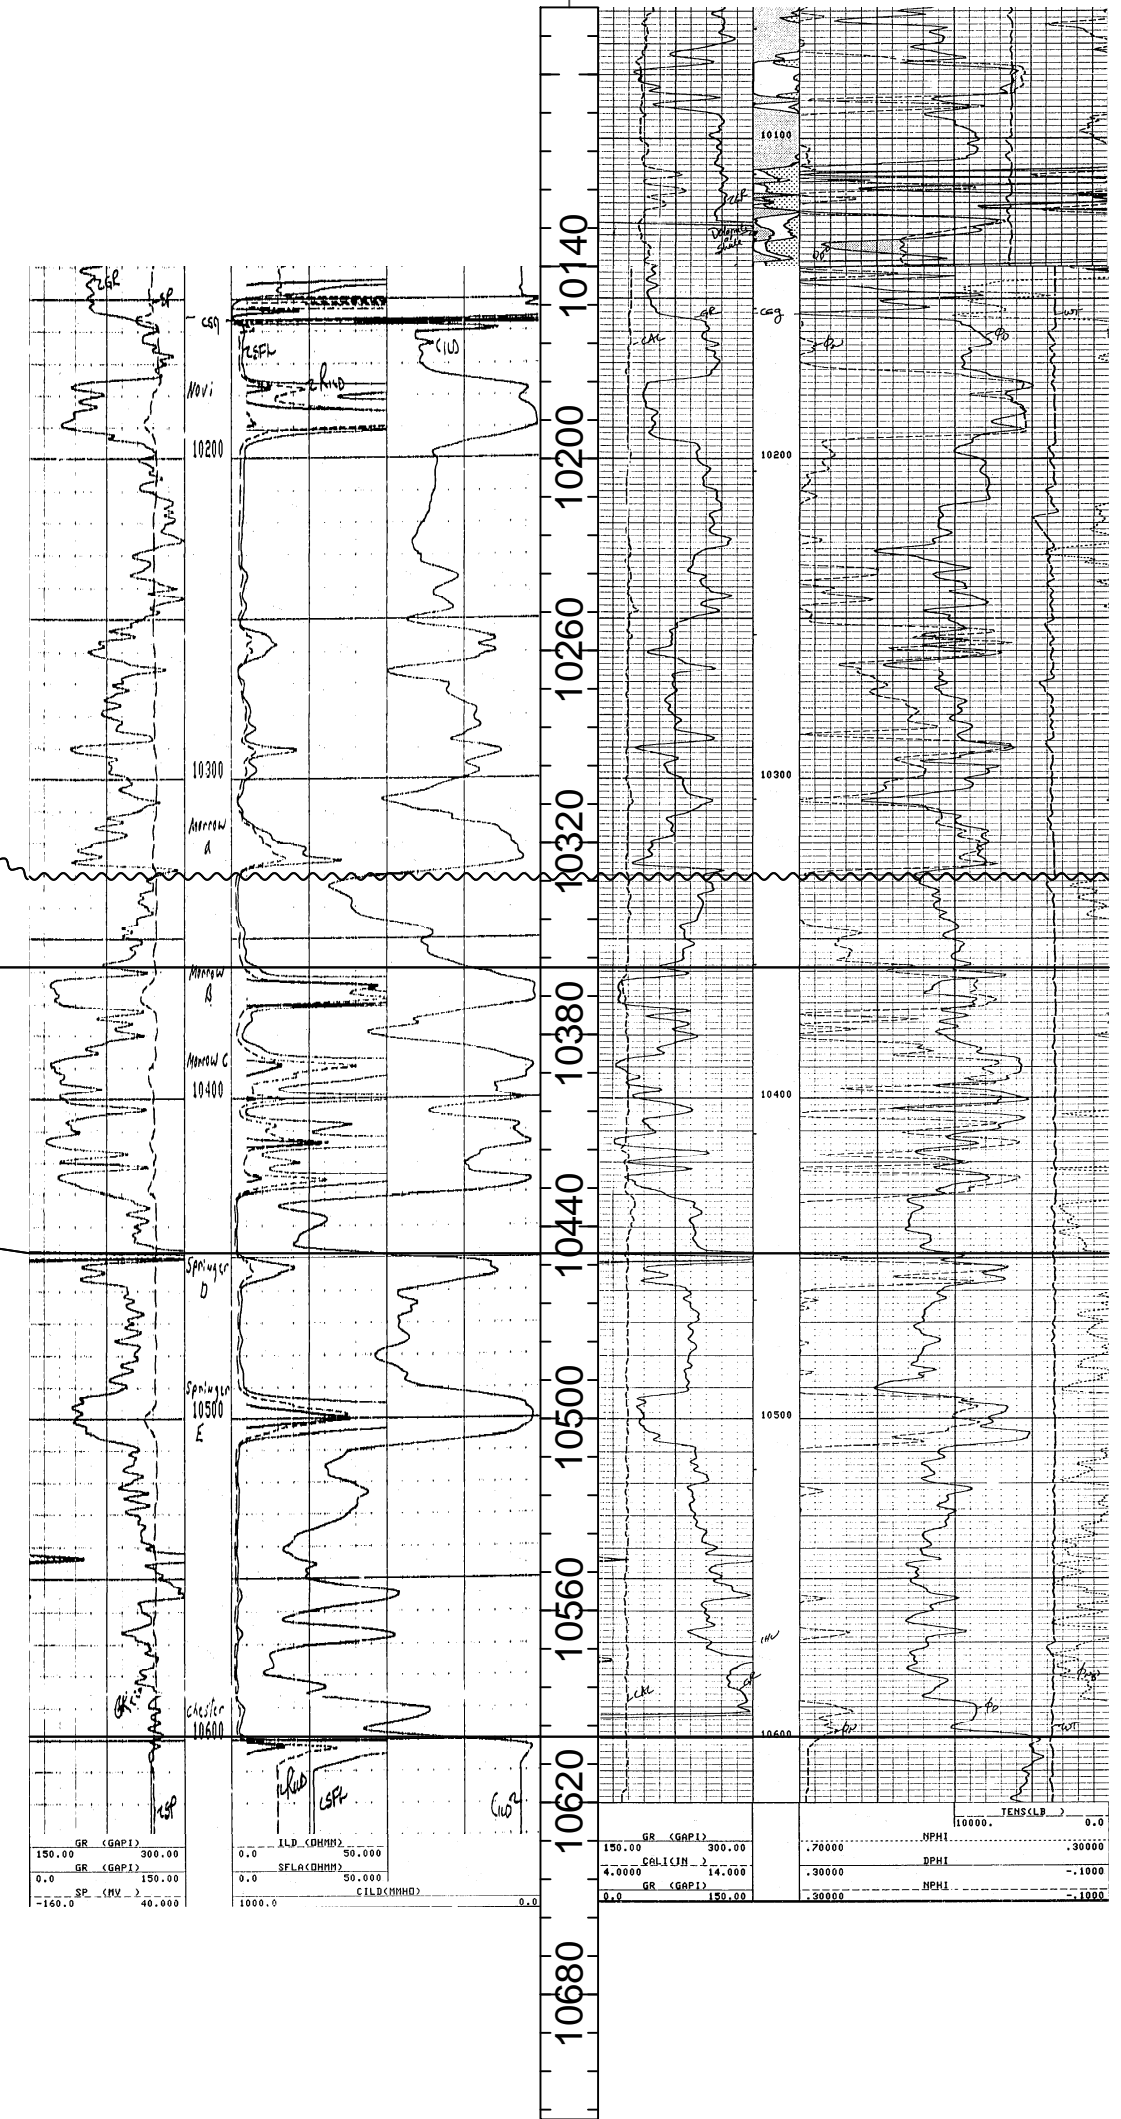

A

CHAPARRAL ENERGY
ANDY PAYNE
1-21
T13N R12W S21

CONTINENTAL OIL CO
WOMAN GOING UP HILL
1
T13N R11W S17

MUSTANG PRODUCTION COMPANY
WEIMERS UNIT
1-14
T13N R11W S14

PROSPECTIVE INVESTMENT & TRADING
HART
1
T13N R10W S16

WARD
HOLMAN FARMS UNIT
1
T13N R9W S17

A'