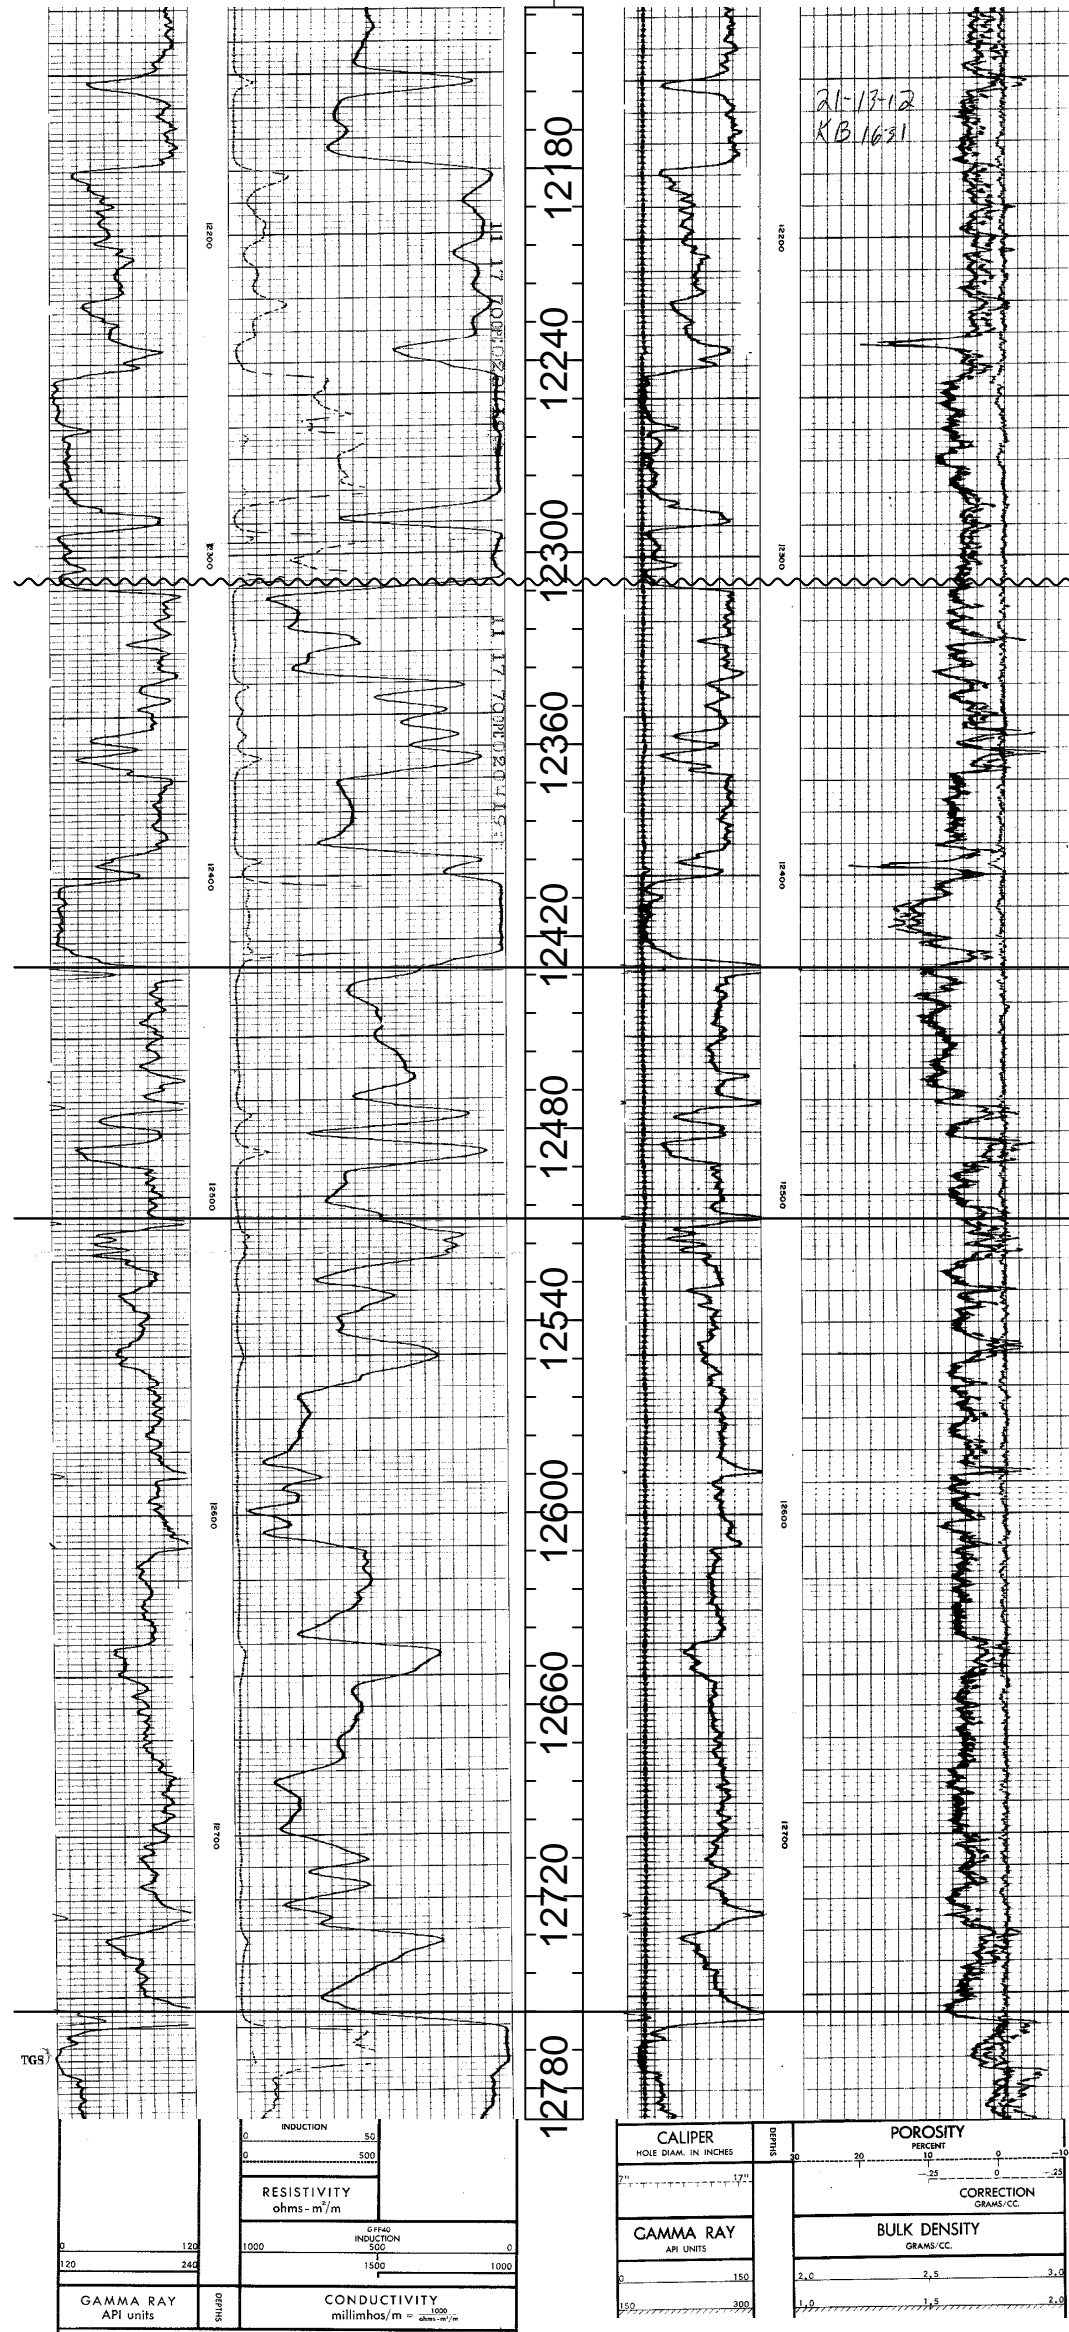

A

CHAPARRAL ENERGY
ANDY PAYNE
1-21
T13N R12W S21

CONTINENTAL OIL CO
WOMAN GOING UP HILL
1
T13N R11W S17

MUSTANG PRODUCTION COMPANY
WEIMERS UNIT
1-14
T13N R11W S14

PROSPECTIVE INVESTMENT & TRADING
HART
1
T13N R10W S16

WARD
HOLMAN FARMS UNIT
1
T13N R9W S17

A'