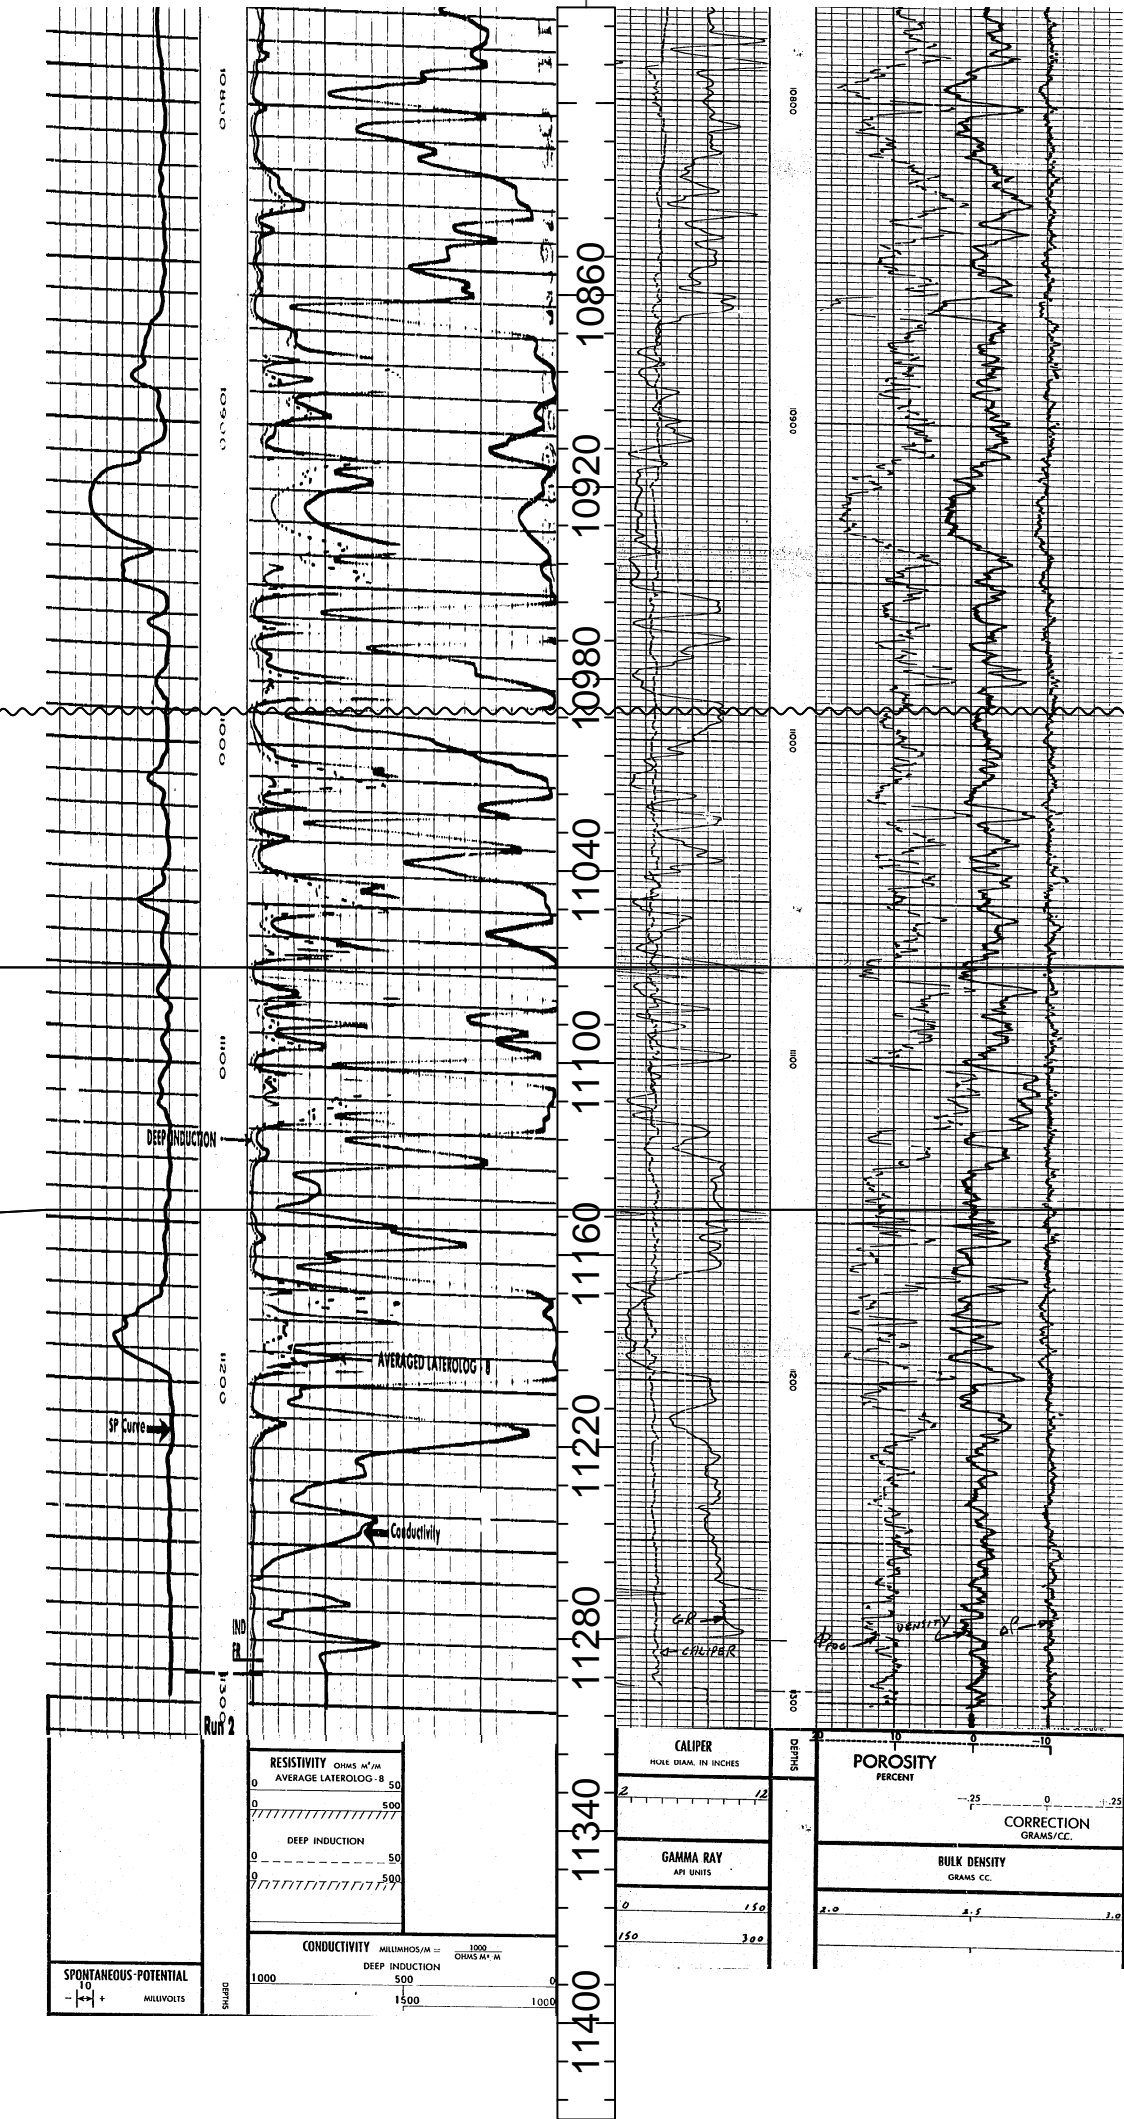

A

CHAPARRAL ENERGY
ANDY PAYNE
1-21
T13N R12W S21

CONTINENTAL OIL CO
WOMAN GOING UP HILL
1
T13N R11W S17

MUSTANG PRODUCTION COMPANY
WEIMERS UNIT
1-14
T13N R11W S14

PROSPECTIVE INVESTMENT & TRADING
HART
1
T13N R10W S16

WARD
HOLMAN FARMS UNIT
1
T13N R9W S17

A'