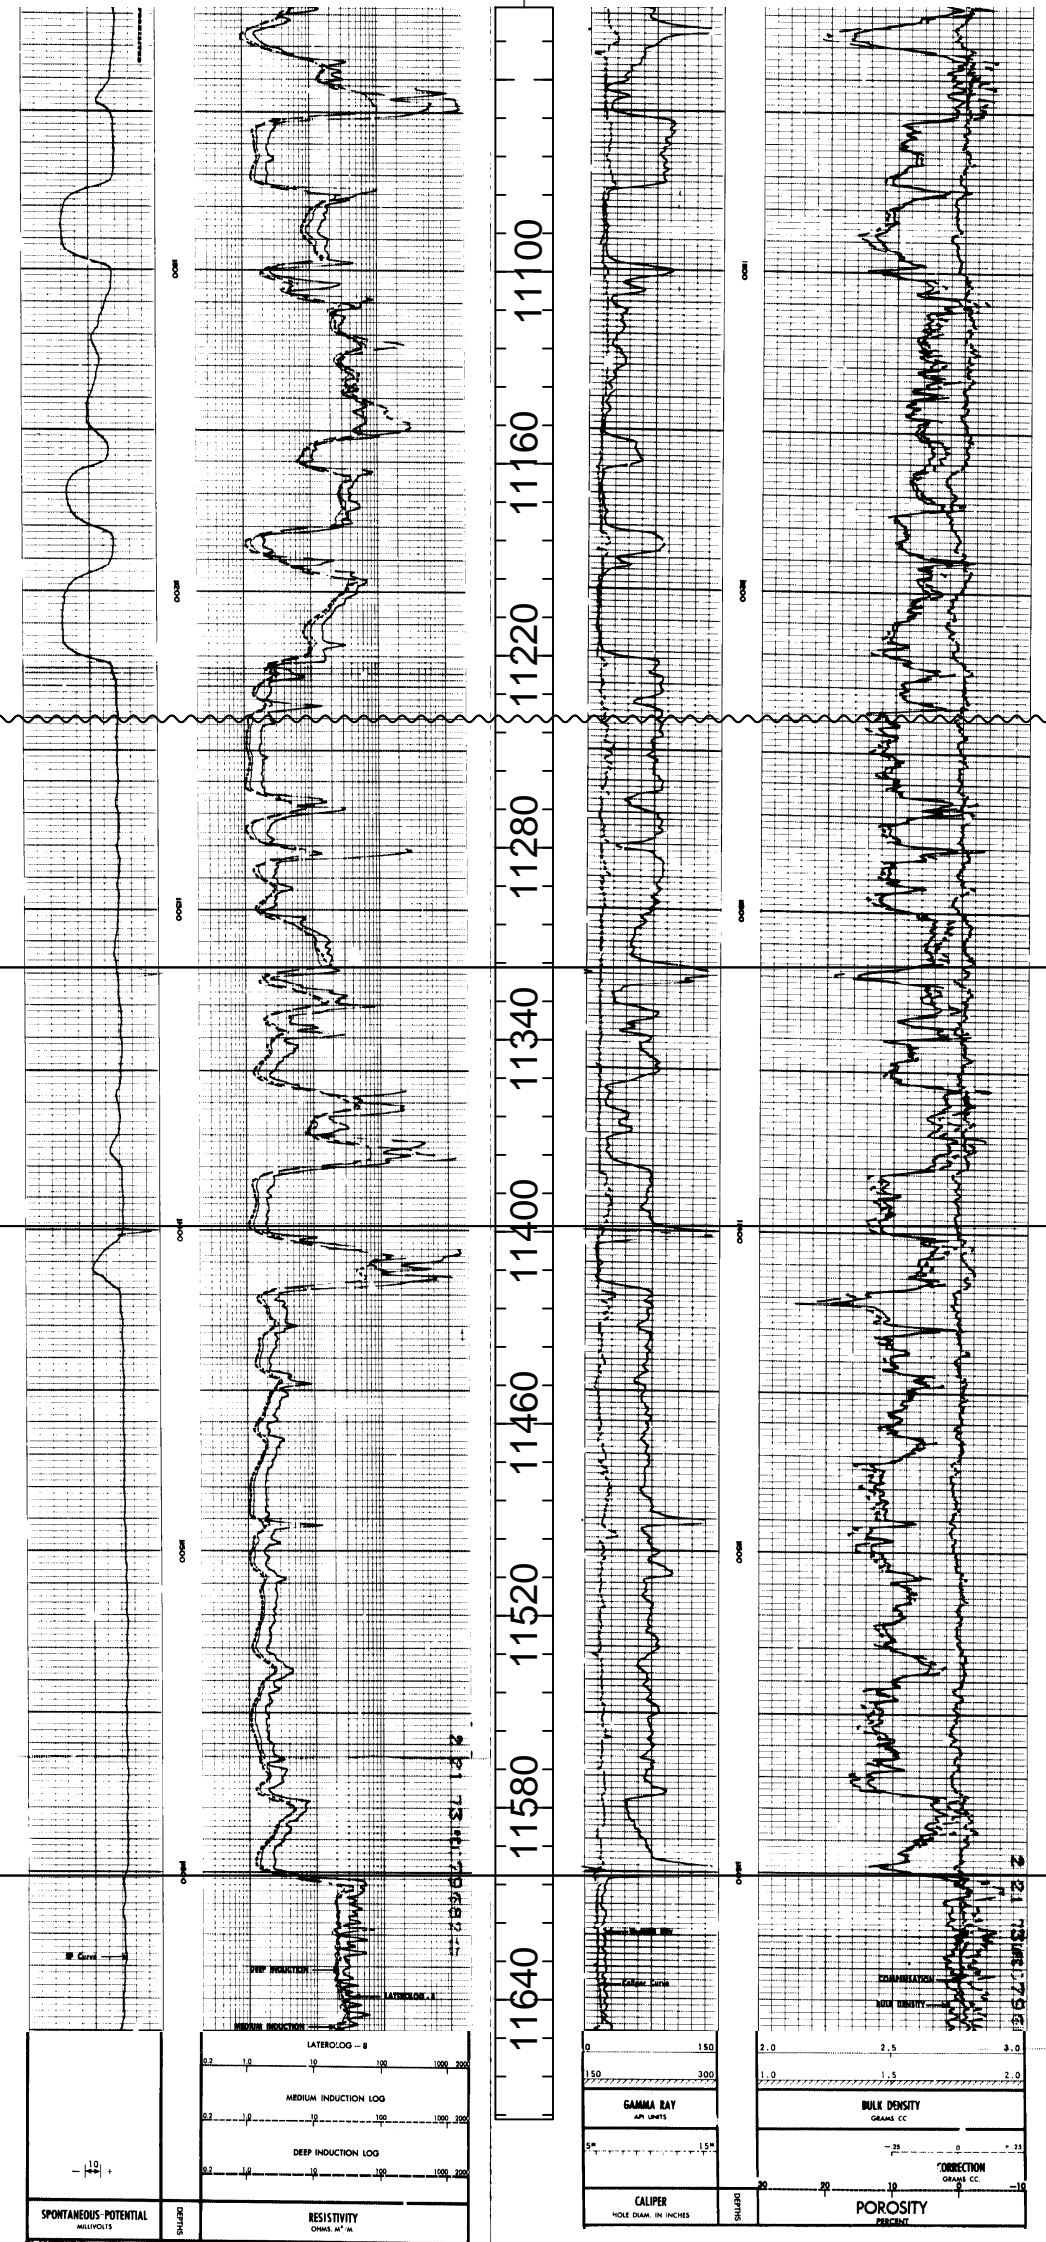

A

CHAPARRAL ENERGY
ANDY PAYNE
1-21
T13N R12W S21

CONTINENTAL OIL CO
WOMAN GOING UP HILL
1
T13N R11W S17

MUSTANG PRODUCTION COMPANY
WEIMERS UNIT
1-14
T13N R11W S14

PROSPECTIVE INVESTMENT & TRADING
HART
1
T13N R10W S16

WARD
HOLMAN FARMS UNIT
1
T13N R9W S17

A'