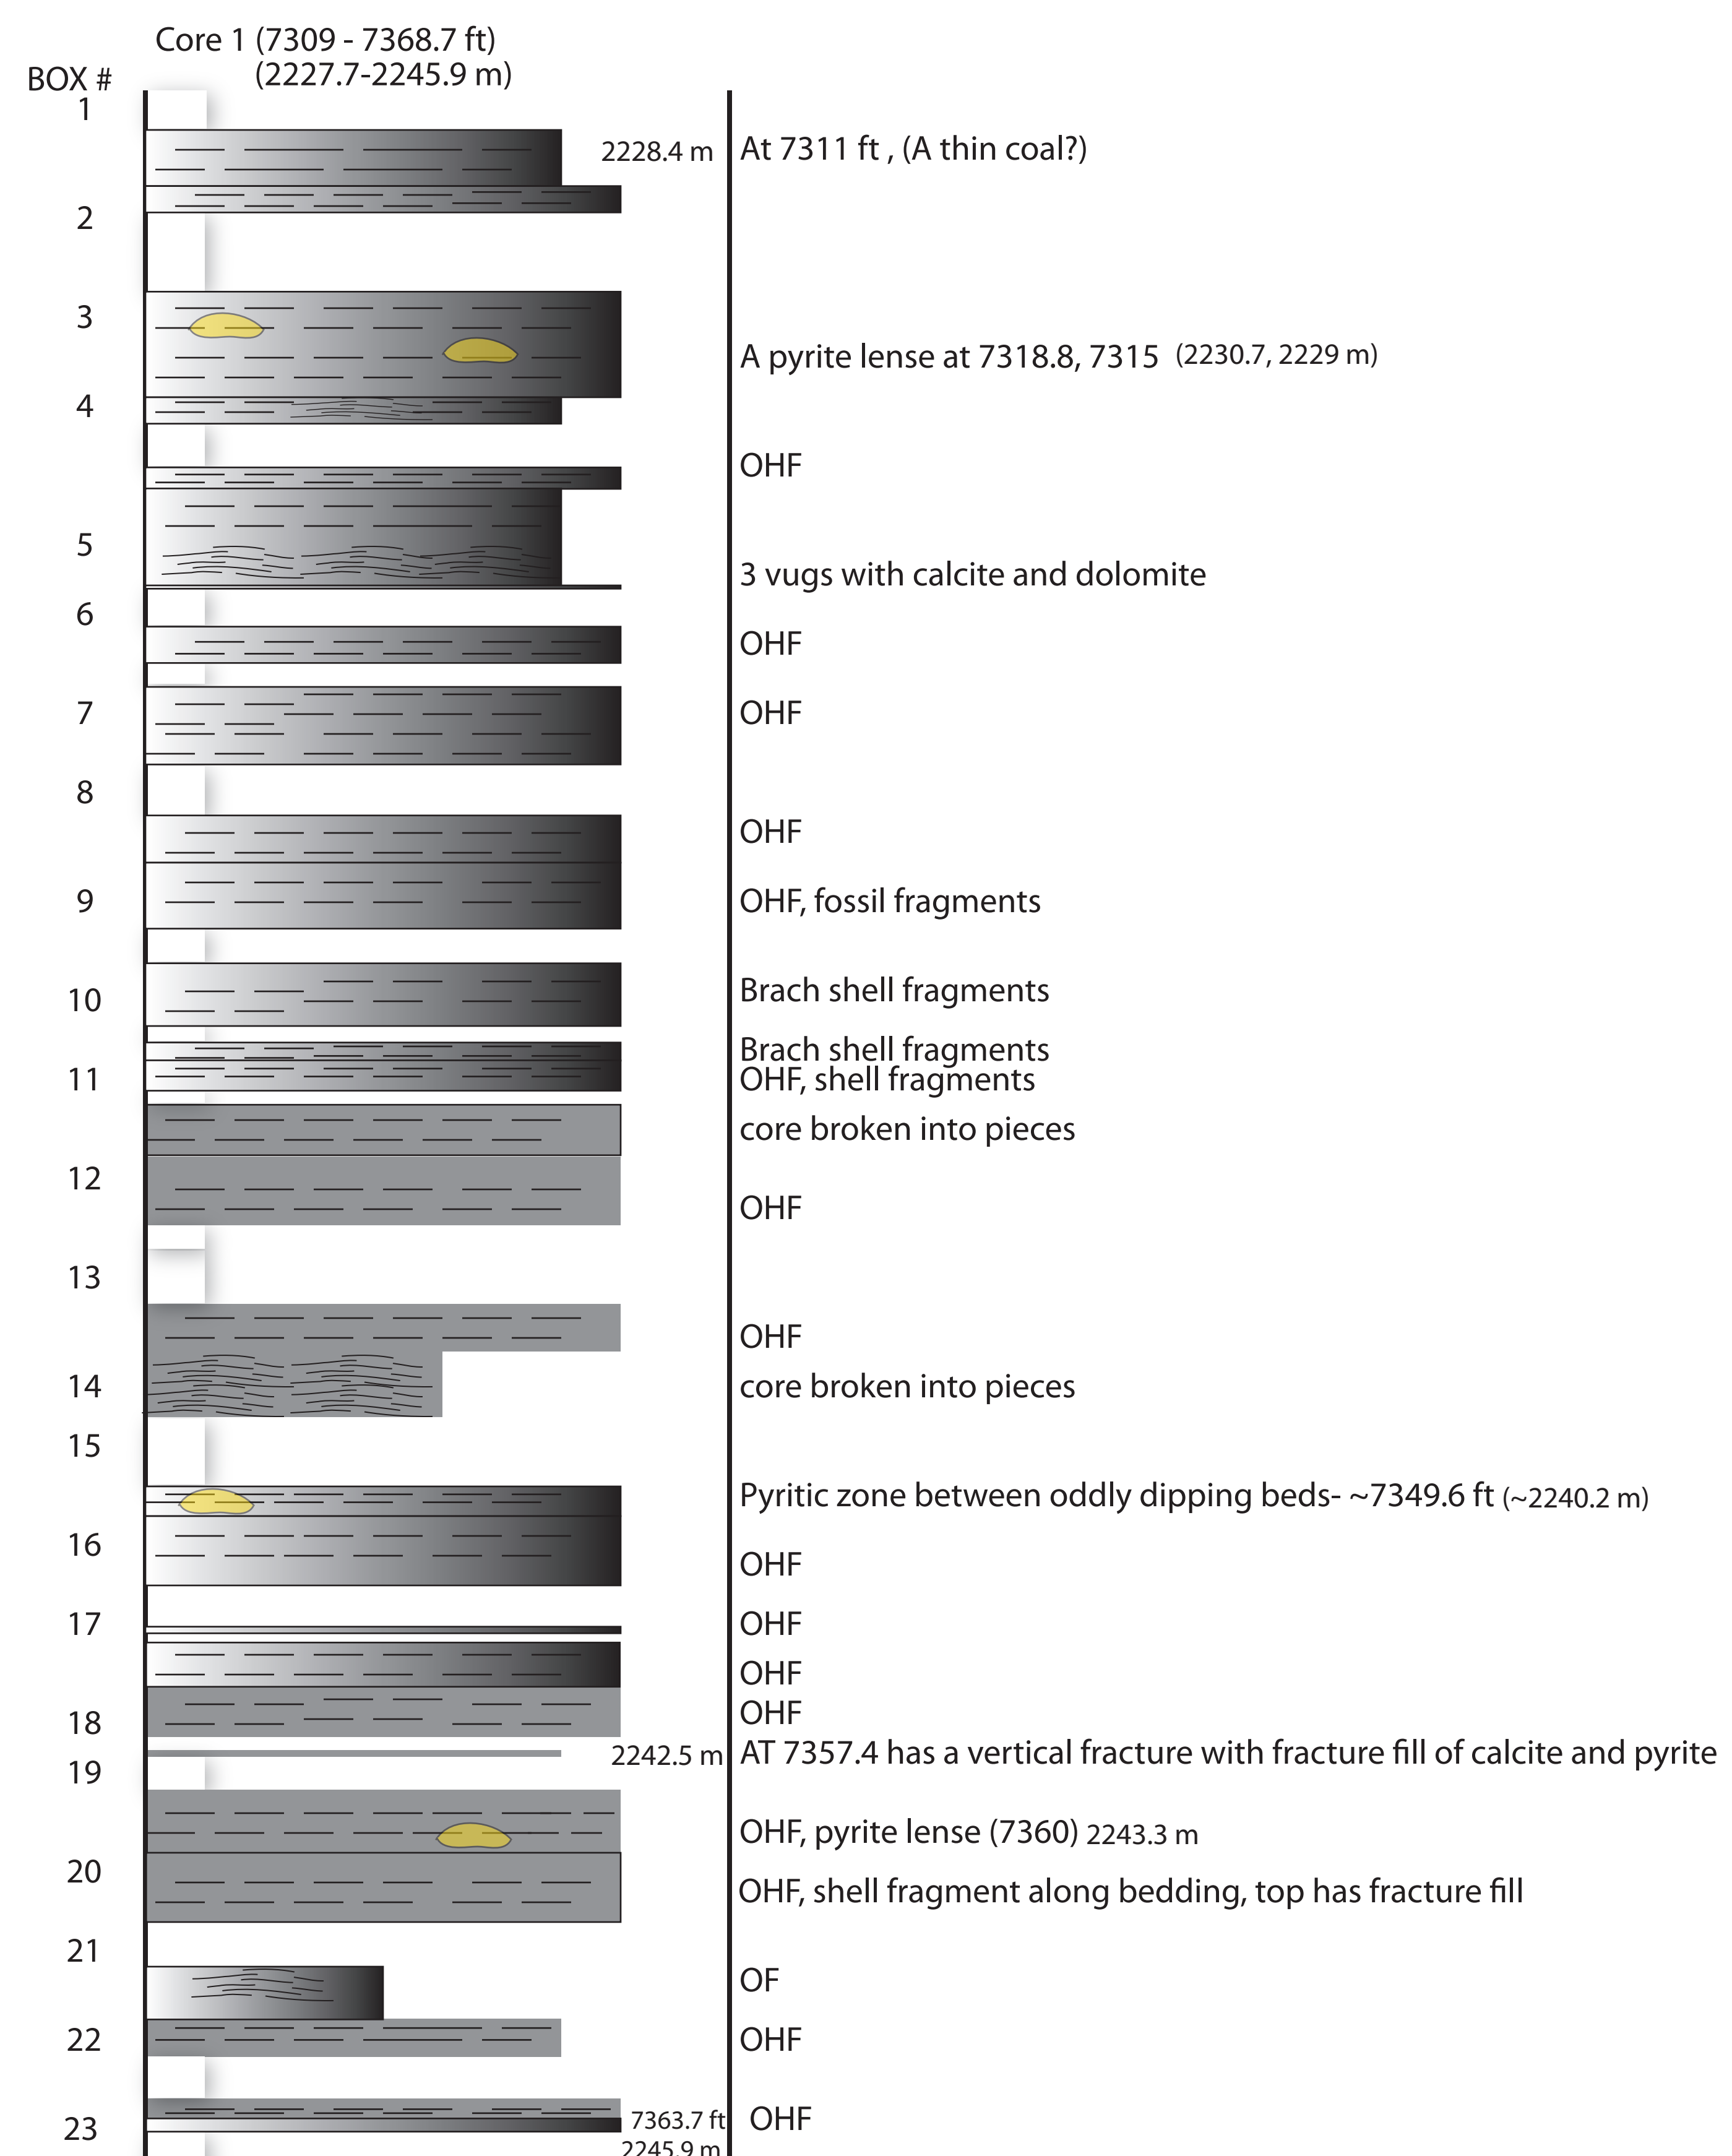

- OHF = Open Horizontal Fractures
- OF = Open Fractures
-  Fissile
-  Massive
-  Dark Gray Shale
-  Light Gray Shale
-  Missing Core
-  Black Shale
-  Siliceous Gray Mudstone
-  Pyrite lenses

BOX # 7468.85 ft 2276.5 m