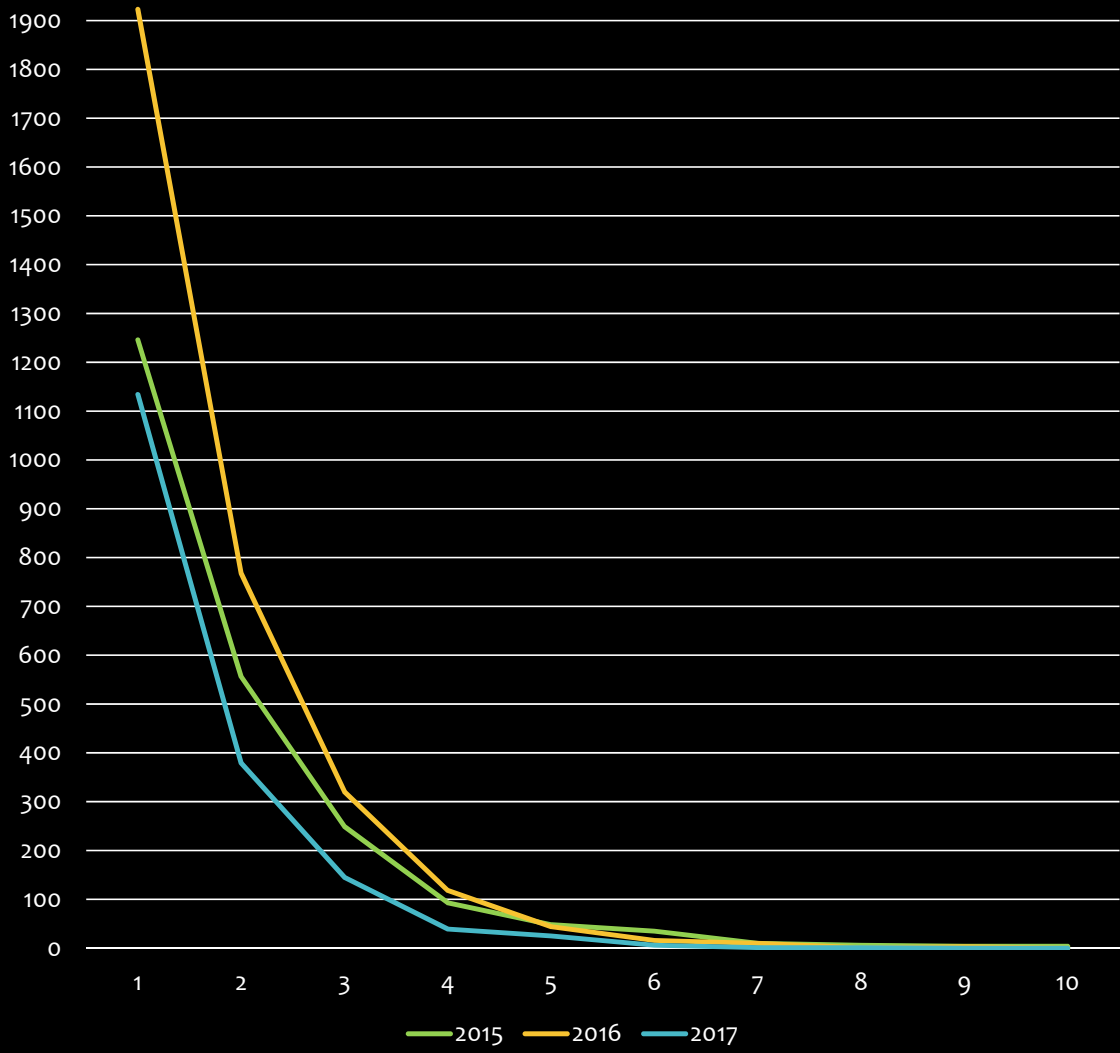

Lenovo Specs

- 12" Display
- 2.1 lbs
- 255 GB SSD
- 8GB DDR3 Memory
- Most other tablets have smaller displays and/or eMMC hard drives which is akin to flash memory as well as less memory.

Laptop vs Tablet Con-Current Loans