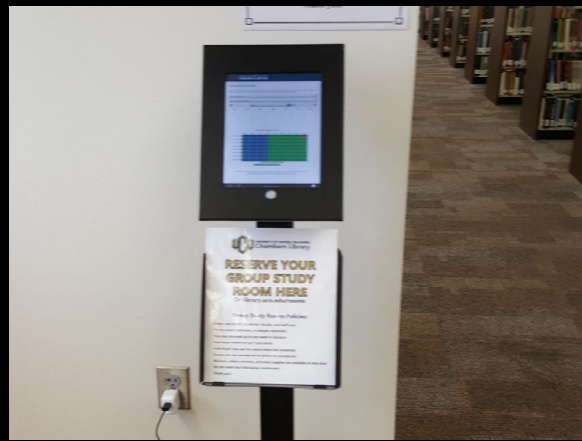

Bringing Patron Services into the Technology Age

Elizabeth Jones (ejones42@uco.edu)
Director of Technology & Data Management
University of Central Oklahoma
Chambers Library

Agenda

- Repurposing old technology
- Technology to circulate (new & old)
- Emerging Technologies
- Technologies as Solutions

Repurposing Old Technology

Repurposing Technology

- iPad 2
- Kiosk Pro Lite app (Free)
- Mount-It! iPad Kiosk Stands (\$100)
- USB Extender (\$13)
- Wayfinder website

LibCal for room reservations

Wayfinder

- ELO 32" Touch Screen (\$1518)
- ELO insertable Computer (\$1209)
- Mounting Brackets (\$129)
- Wireless Card - USB (\$45)

Technology to Circulate

Laptop vs Tablet

Dell Latitude E6400 (8)

Lenovo Ideapad Miix 700 (4) (\$573)

Virtual Reality Glasses

Tobias 3D VR Glasses (\$26)

3D Camera

- Ricoh Theta SC 360 (\$200)
 - No display
 - Control with phone
 - Mount on tripod
- Hard Case (\$18)

iPad Mini 4 (\$359)

Success Central Program –
Freshman get introduced to
different areas of the library by
using iPads to take pictures and
present about an area of the
library.