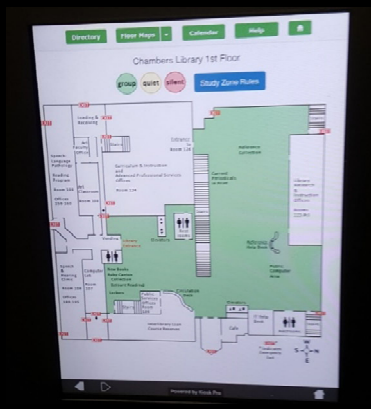

Repurposing Old Technology

Repurposing Technology

- iPad 2
- Kiosk Pro Lite app (Free)
- Mount-It! iPad Kiosk Stands (\$100)
- USB Extender (\$13)
- Wayfinder website

LibCal for room reservations

Wayfinder

- ELO 32" Touch Screen (\$1518)
- ELO insertable Computer (\$1209)
- Mounting Brackets (\$129)
- Wireless Card - USB (\$45)

Technology to Circulate

Laptop vs Tablet

Dell Latitude E6400 (8)

Lenovo Ideapad Miix 700 (4) (\$573)

Virtual Reality Glasses

Tobias 3D VR Glasses (\$26)

3D Camera

- Ricoh Theta SC 360 (\$200)
 - No display
 - Control with phone
 - Mount on tripod
- Hard Case (\$18)

iPad Mini 4 (\$359)

Success Central Program –
Freshman get introduced to
different areas of the library by
using iPads to take pictures and
present about an area of the
library.